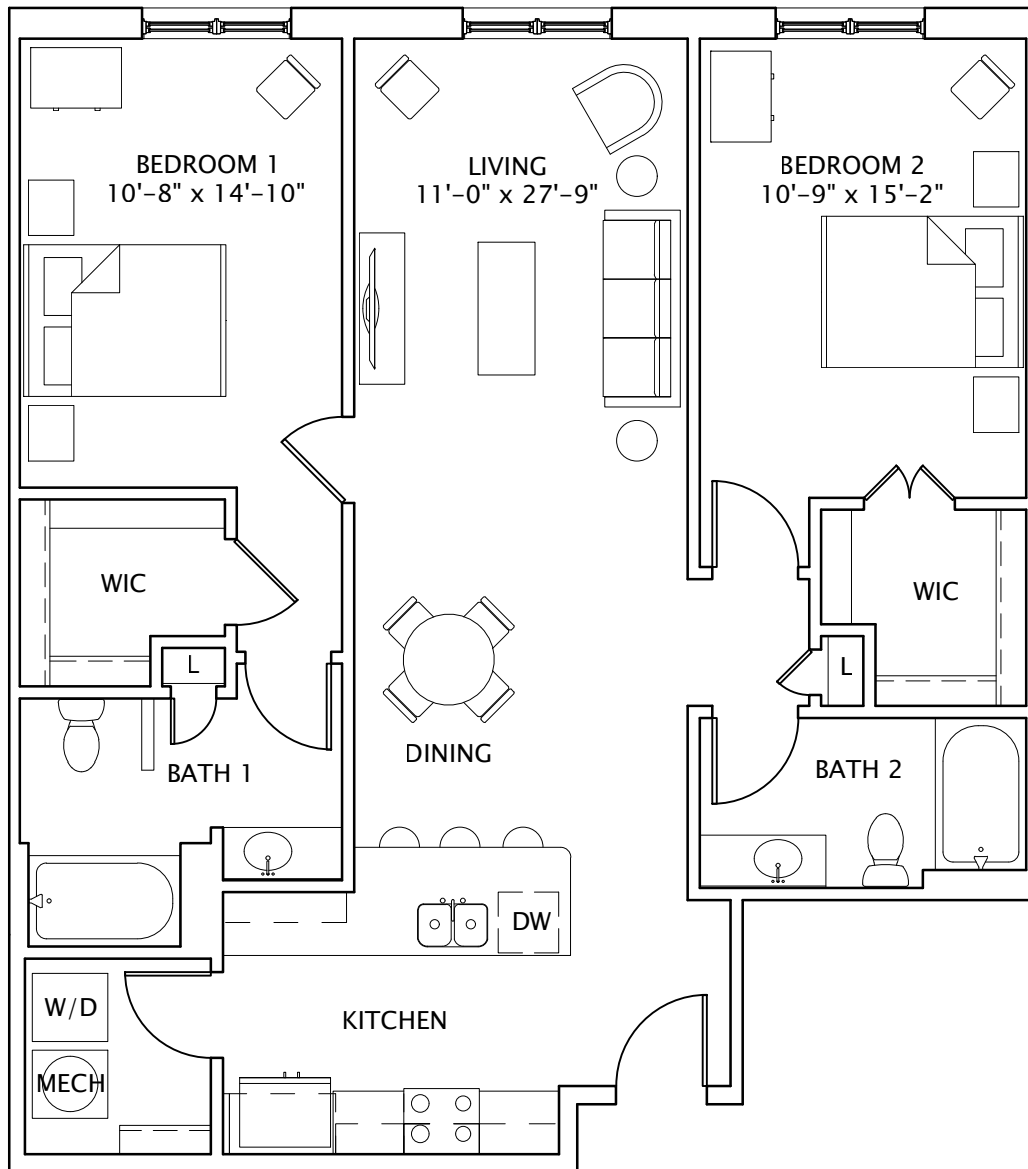

MERCHANTS SQUARE

R E S I D E N C E S

Unit 2A

two bedroom, two bath
1,204 square feet

Leasing Information: Call Mary Vakos at
(540) 805-5112
7501 Graham Street
Spotsylvania, VA 22553