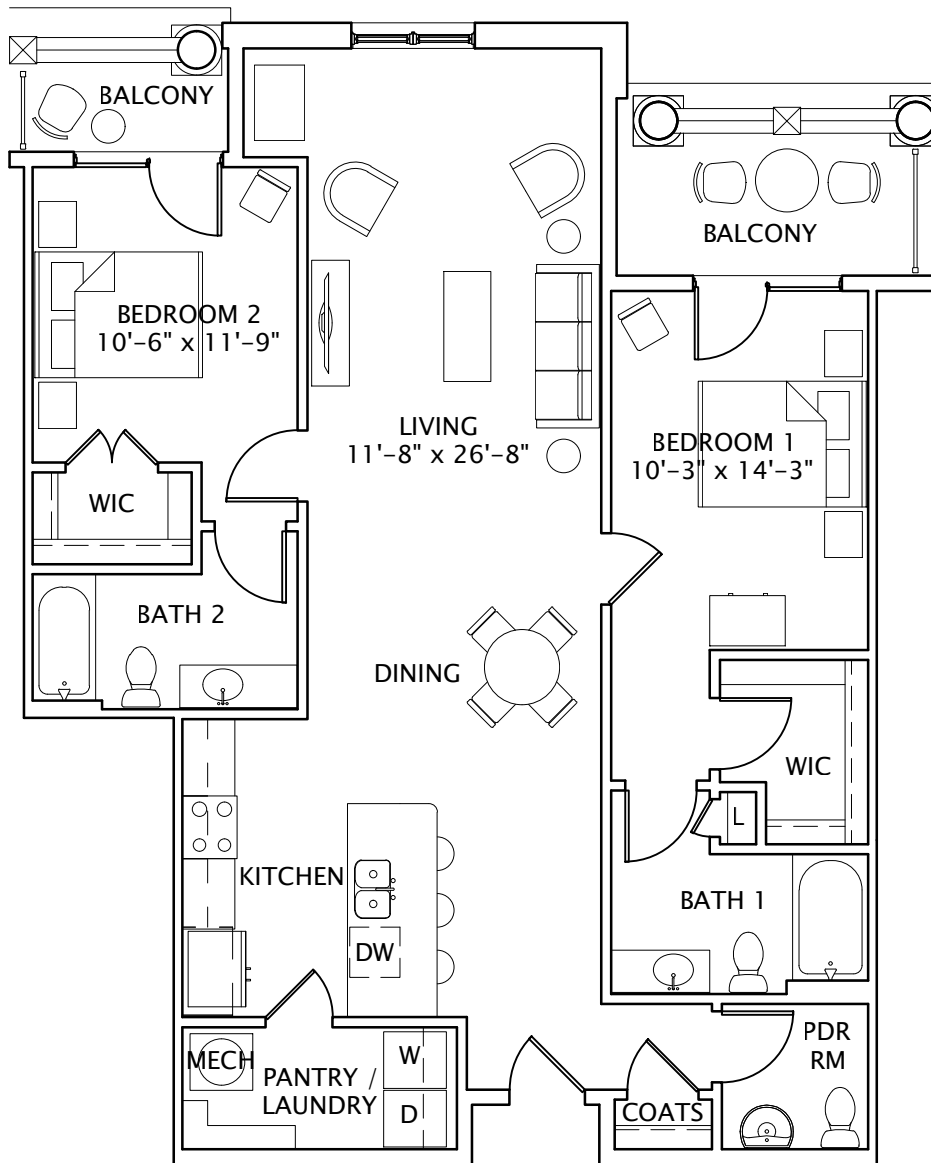

MERCHANTS SQUARE

R E S I D E N C E S

Unit 2M

two bedroom, two and one half bath

1,275 square feet

Leasing Information: Call Mary Vakos at
(540) 805-5112
7501 Graham Street
Spotsylvania, VA 22553