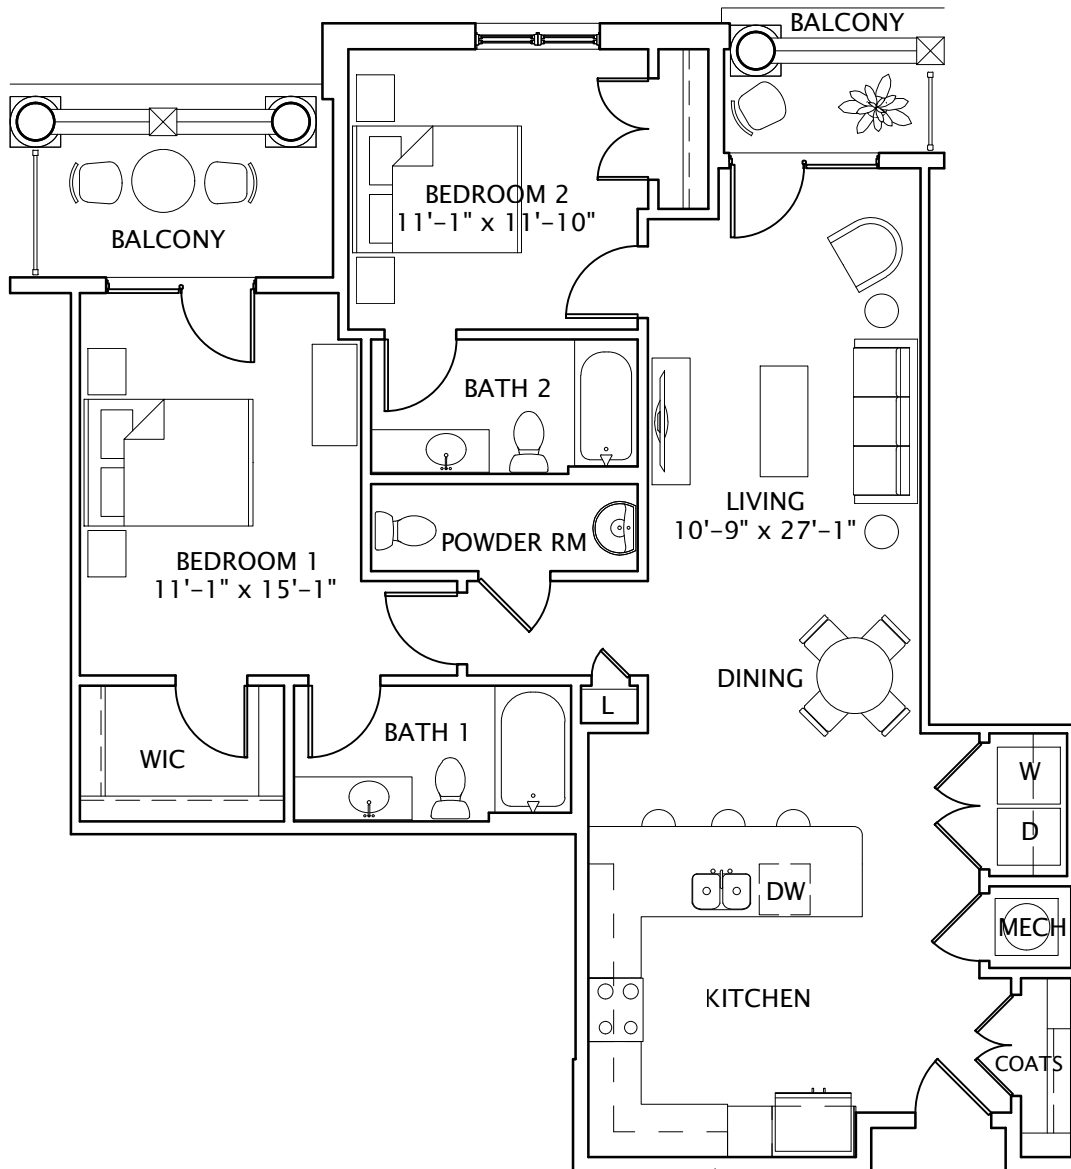

## Unit 2L

two bedroom, two and one half bath

1,223 square feet

Leasing Information: Call Mary Vakos at  
(540) 805-5112  
7501 Graham Street  
Spotsylvania, VA 22553