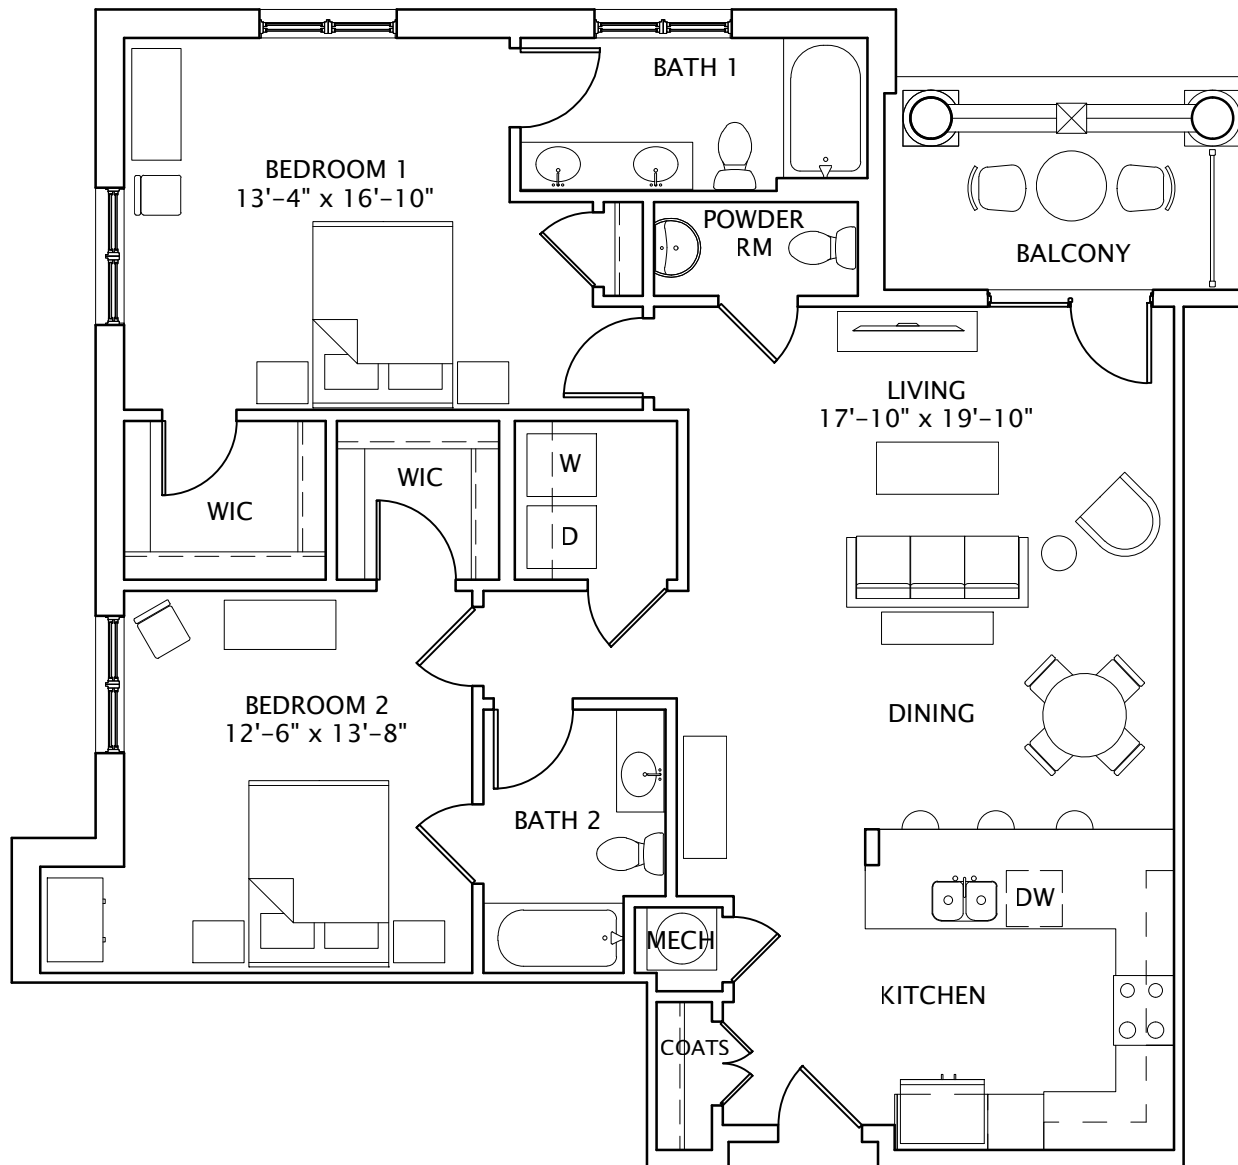

MERCHANTS SQUARE

R E S I D E N C E S

Unit 2J

two bedroom, two and one half bath

1,388 square feet

Leasing Information: Call Mary Vakos at
(540) 805-5112
7501 Graham Street
Spotsylvania, VA 22553