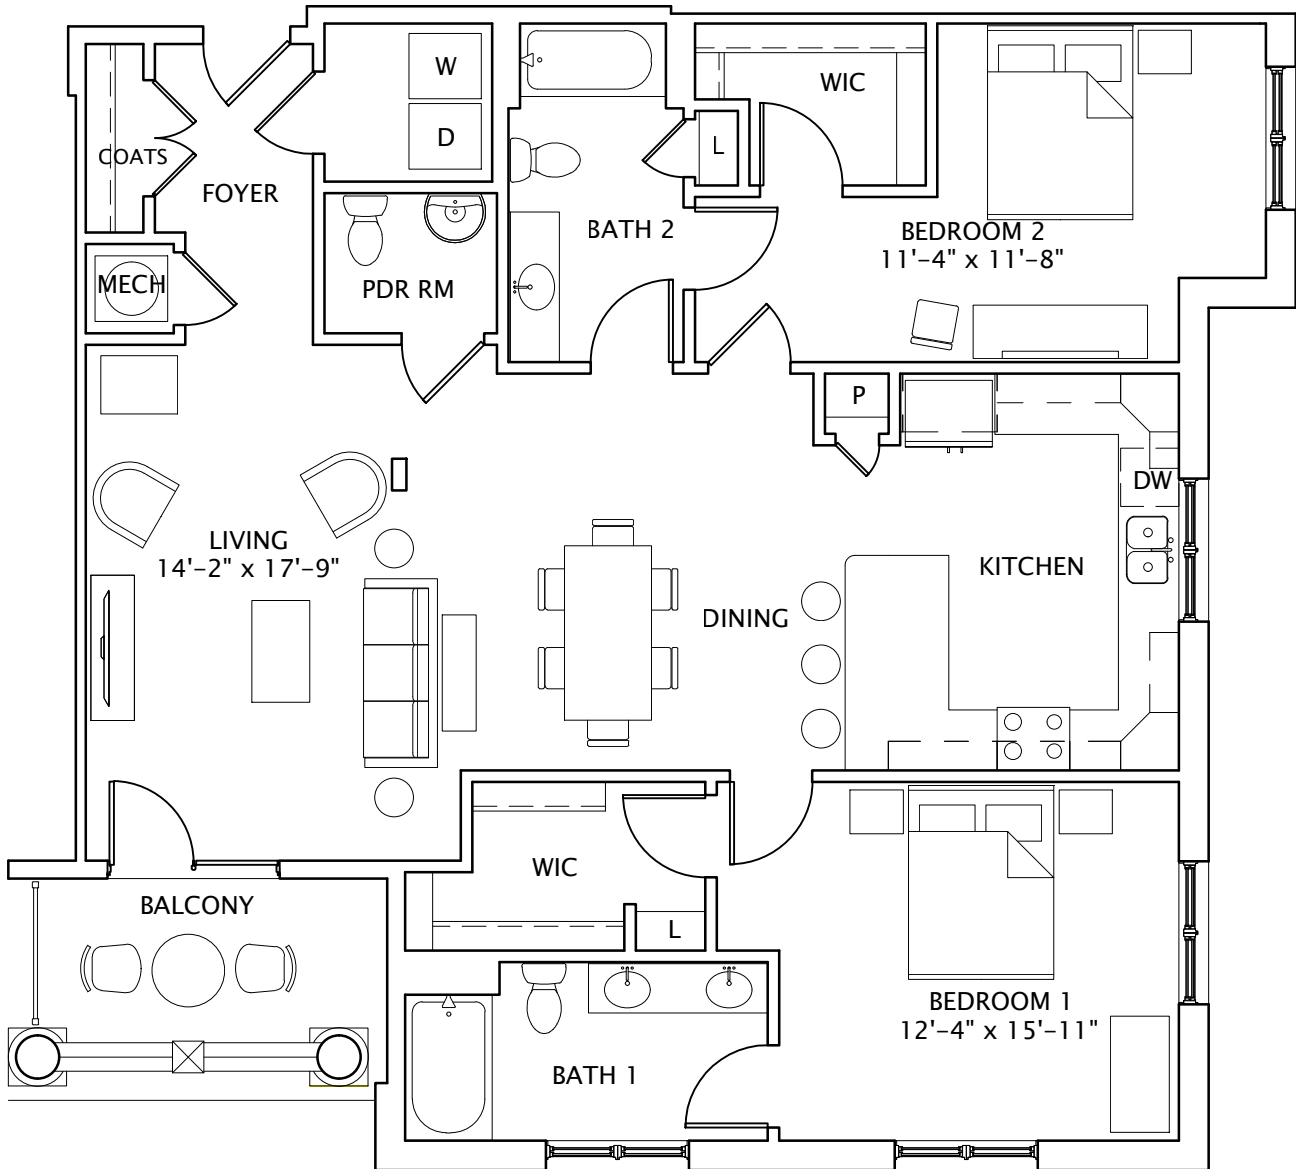

MERCHANTS SQUARE

R E S I D E N C E S

Unit 2H

two bedroom, two and one half bath

1,472 square feet

Leasing Information: Call Mary Vakos at
(540) 805-5112
7501 Graham Street
Spotsylvania, VA 22553