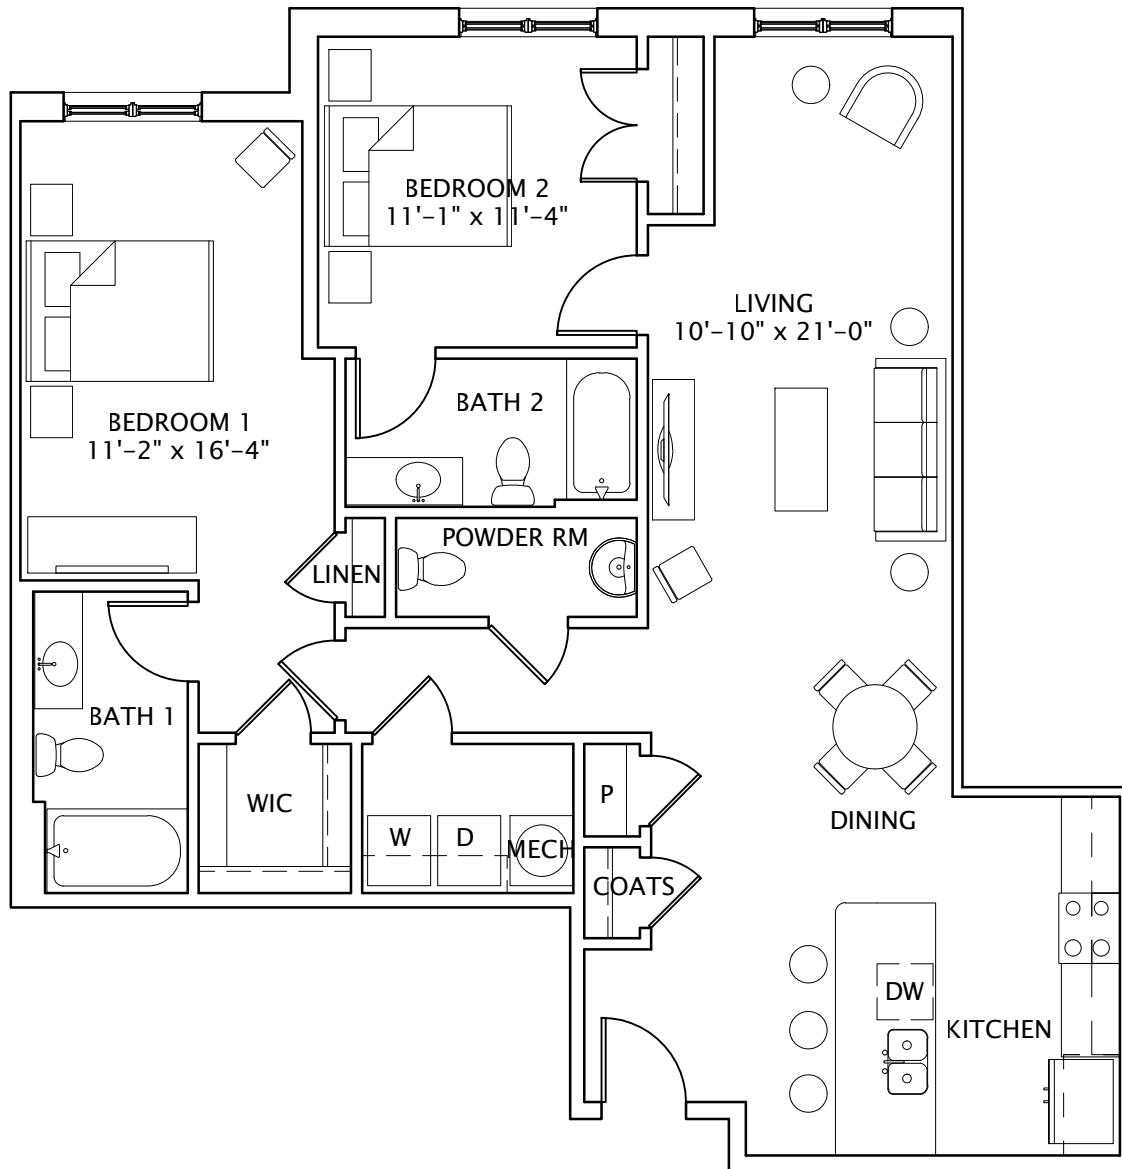

## Unit 2E

two bedroom, two bath and one half bath  
1,259 square feet

Leasing Information: Call Mary Vakos at  
(540) 805-5112  
7501 Graham Street  
Spotsylvania, VA 22553